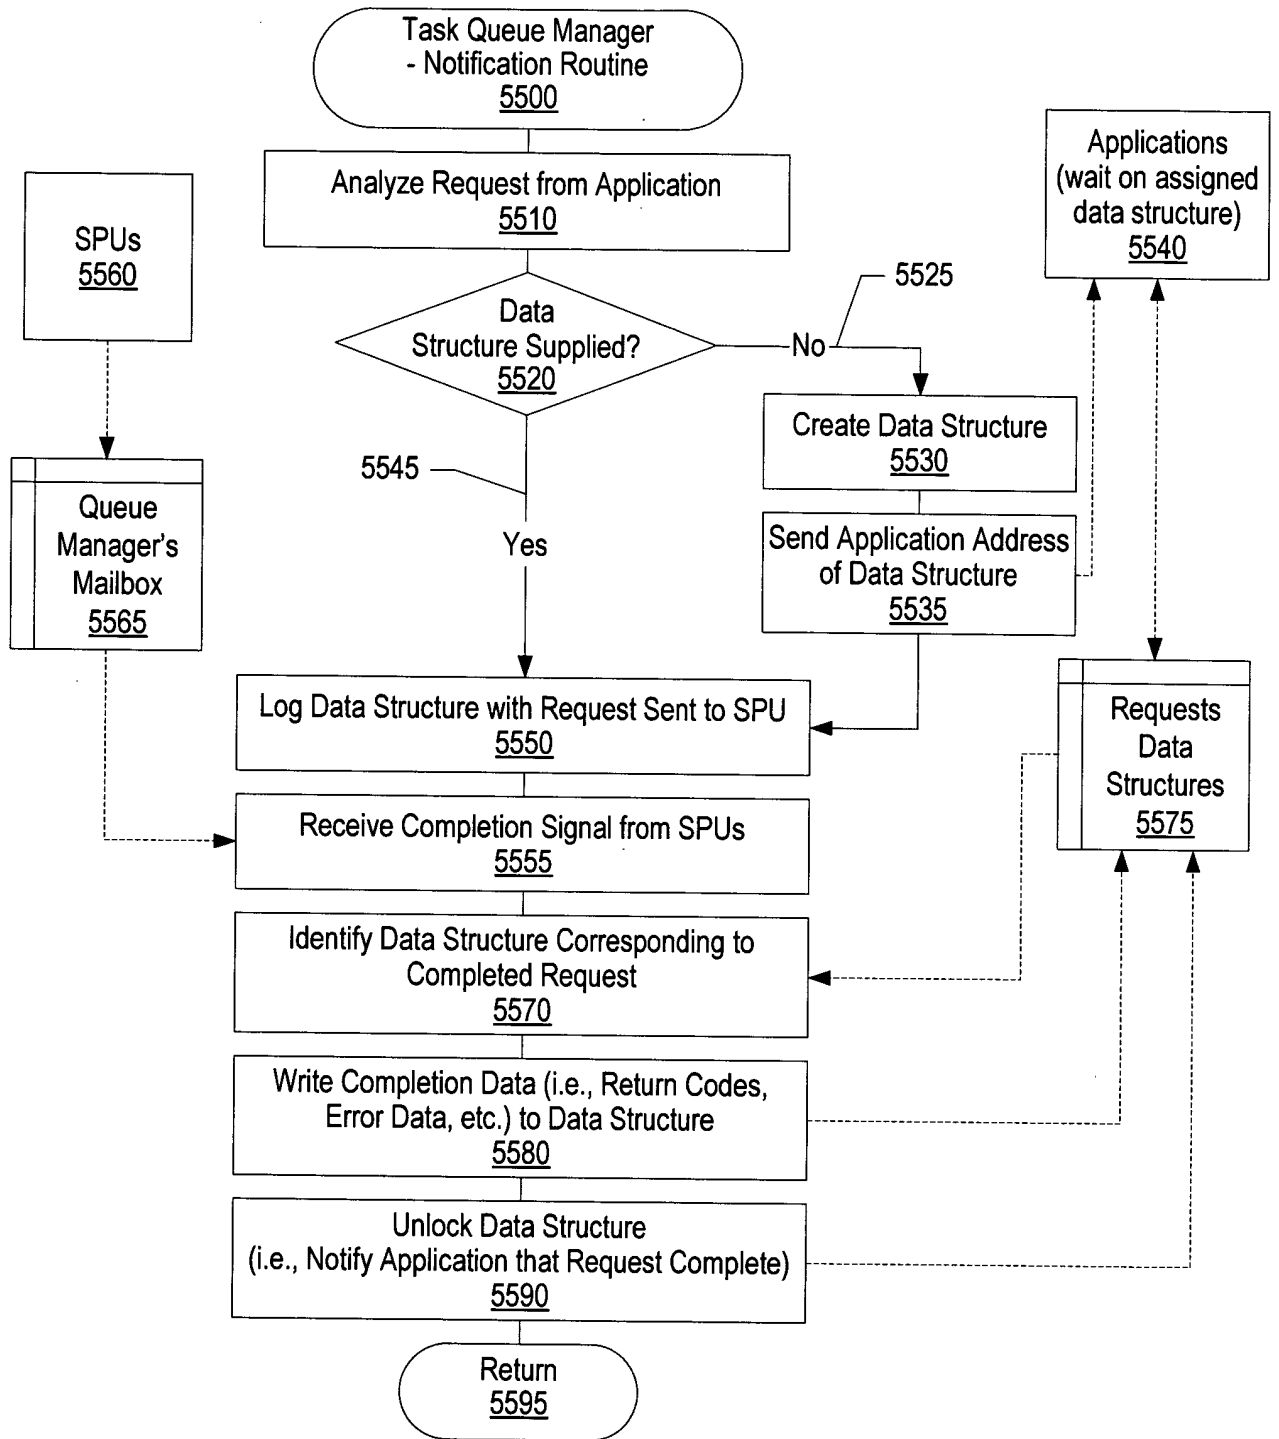

Figure 29

Figure 30

Figure 31

Figure 32

Figure 33

Figure 34

Memory Access Control Table

The diagram shows a table with 64 rows, indexed from 0 to 63. Each row contains four columns: 'Base', 'Size', 'Access Key', and 'Access Key Mask'. Callout 3504 points to the 'ID' column header. Callout 3506 points to the 'Base' column header. Callout 3508 points to the 'Size' column header. Callout 3510 points to the 'Access Key' column header. Callout 3512 points to the 'Access Key Mask' column header. Callout 3502 is an arrow pointing to the table structure.

Figure 47

Figure 48

Figure 49

Figure 50

51 / 60

Figure 51

52 / 60

Figure 52

Figure 53

Figure 54

Figure 55

Figure 57

Figure 58

Figure 59

Figure 60